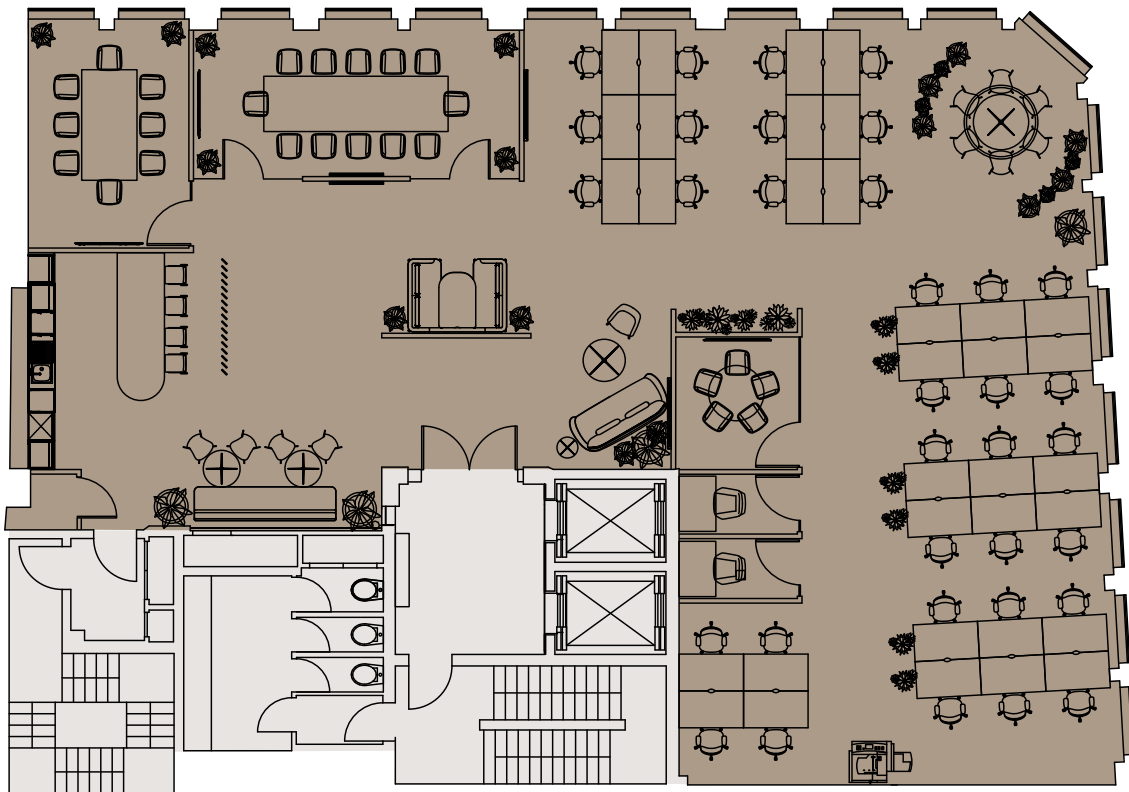

Fourth Floor
3,397 Sq Ft/ 316 Sq M

Open Plan Desks	34
6 Person Collaboration Space	1
5 Person Meeting Room	1
8 Person Meeting Room	1
12 Person Meeting Room	1
Quiet Rooms	2
Welcome Area	1
Kitchen/breakout	1

Total Occupancy 34

Rood Lane

Eastcheap

For indicative purposes only. Not to scale.